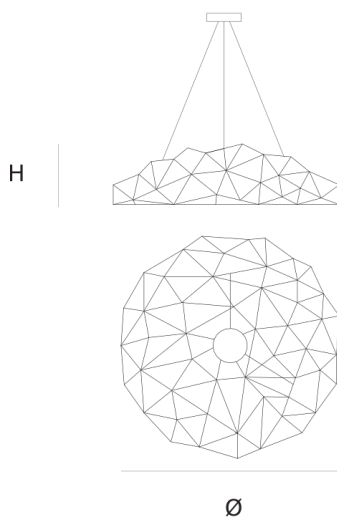

Product data sheet

Date: May 18th 2023

ABOUT **UNIVERSE DISC**

SUSPENSION by Jan Pauwels

The round version of the Universe is available in various sizes and finishes. Every Universe is handmade, the E10 lamps are placed randomly, making every model unique. (see model Cosmos Disc for the version with led circuit boards)

DIMENSIONS

Ø 120 cm 47.2 inch
H 35 cm 13.8 inch

CANOPY

Ø 20 cm 7.9 inch
H 6 cm 2.4 inch

CABLELENGTH

Up to 200 cm 78 inch

LIGHTSOURCE

65 x E10, 12V/0,33W led,
2600K, 1495LM